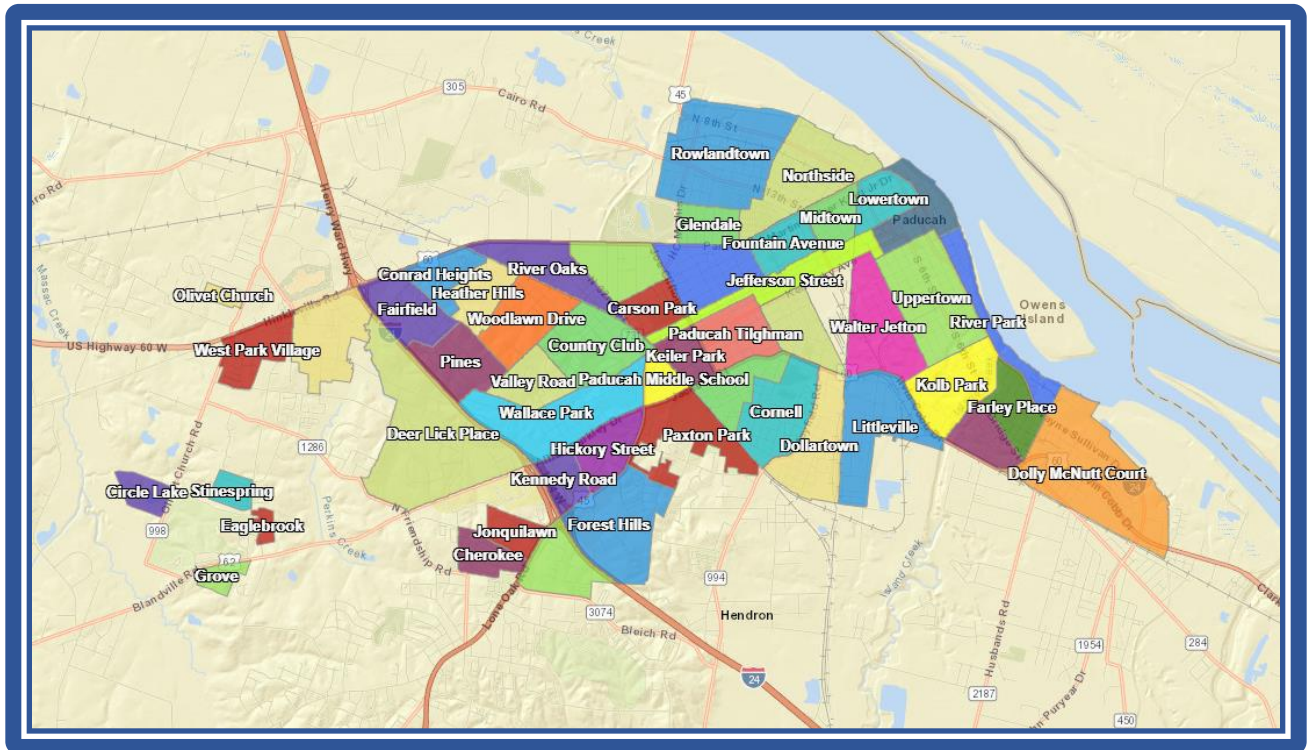

# Table of Contents

Neighborhood/Address	Page #	Neighborhood/Address	Page #
<b>Cornell Neighborhood</b>		<b>Midtown Neighborhood</b>	
1938 Center Street	5	416 N. 13 <sup>th</sup> Street	37
<b>Dolly McNutt Neighborhood</b>		418 N. 13 <sup>th</sup> Street	38
540 Locust Drive	7	1106 Madison Street	39
<b>Ella Munal Neighborhood</b>		<b>Northside Neighborhood</b>	
1909 Hendricks Street	9	718 N. 7 <sup>th</sup> Street	41
1931 Hendricks Street	10	722 N. 7 <sup>th</sup> Street	42
514 Marton Street	11	724 N. 7 <sup>th</sup> Street	43
<b>Farley Place Neighborhood</b>		800 N. 7 <sup>th</sup> Street	44
322 Ashcraft Avenue	13	804, 808, 812 N. 7 <sup>th</sup> Street	45
341 Hays Avenue	14	818 N. 7 <sup>th</sup> Street	46
342 Ashbrook Avenue	15	820 N. 7 <sup>th</sup> Street	47
<b>Fountain Avenue Neighborhood</b>		900 N. 10 <sup>th</sup> Street	48
521 N. 14 <sup>th</sup> Street	17	904 N. 10 <sup>th</sup> Street	49
525 N. 14 <sup>th</sup> Street	18	1165 N. 11 <sup>th</sup> Street	50
529 N. 14 <sup>th</sup> Street	19	1115 N. 12 <sup>th</sup> Street	51
504 N. 16 <sup>th</sup> Street	20	1235 N. 12 <sup>th</sup> Street	52
514 N. 16 <sup>th</sup> Street	21	1236 N. 12 <sup>th</sup> Street	53
620 Fountain Avenue	22	1240 N. 12 <sup>th</sup> Street	54
1437 Martin L King Drive	23	1242 N. 12 <sup>th</sup> Street	55
1609 Martin L King Drive	24	1110 N. 13 <sup>th</sup> Street	56
1615 Martin L King Drive	25	1120 N. 13 <sup>th</sup> Street	57
1645 Martin L King Drive	26	1214 N. 14 <sup>th</sup> Street	58
<b>Glendale Neighborhood</b>		621 Boyd Street	59
720 N. 24 <sup>th</sup> Street	28	627 Boyd Street	60
<b>Guthrie Neighborhood</b>		629 Finley Street	61
612 S. 21 <sup>st</sup> Street	30	631 Finley Street	62
2009 Guthrie Avenue	31	1245 Park Avenue	63
<b>Kolb Park Neighborhood</b>		<b>Rowlandtown Neighborhood</b>	
1622 S. 6 <sup>th</sup> Street	33	1742 N. 12 <sup>th</sup> Street	65
621 McKinley Street	34	1109 Ellis Street	66
623 McKinley Street	35		