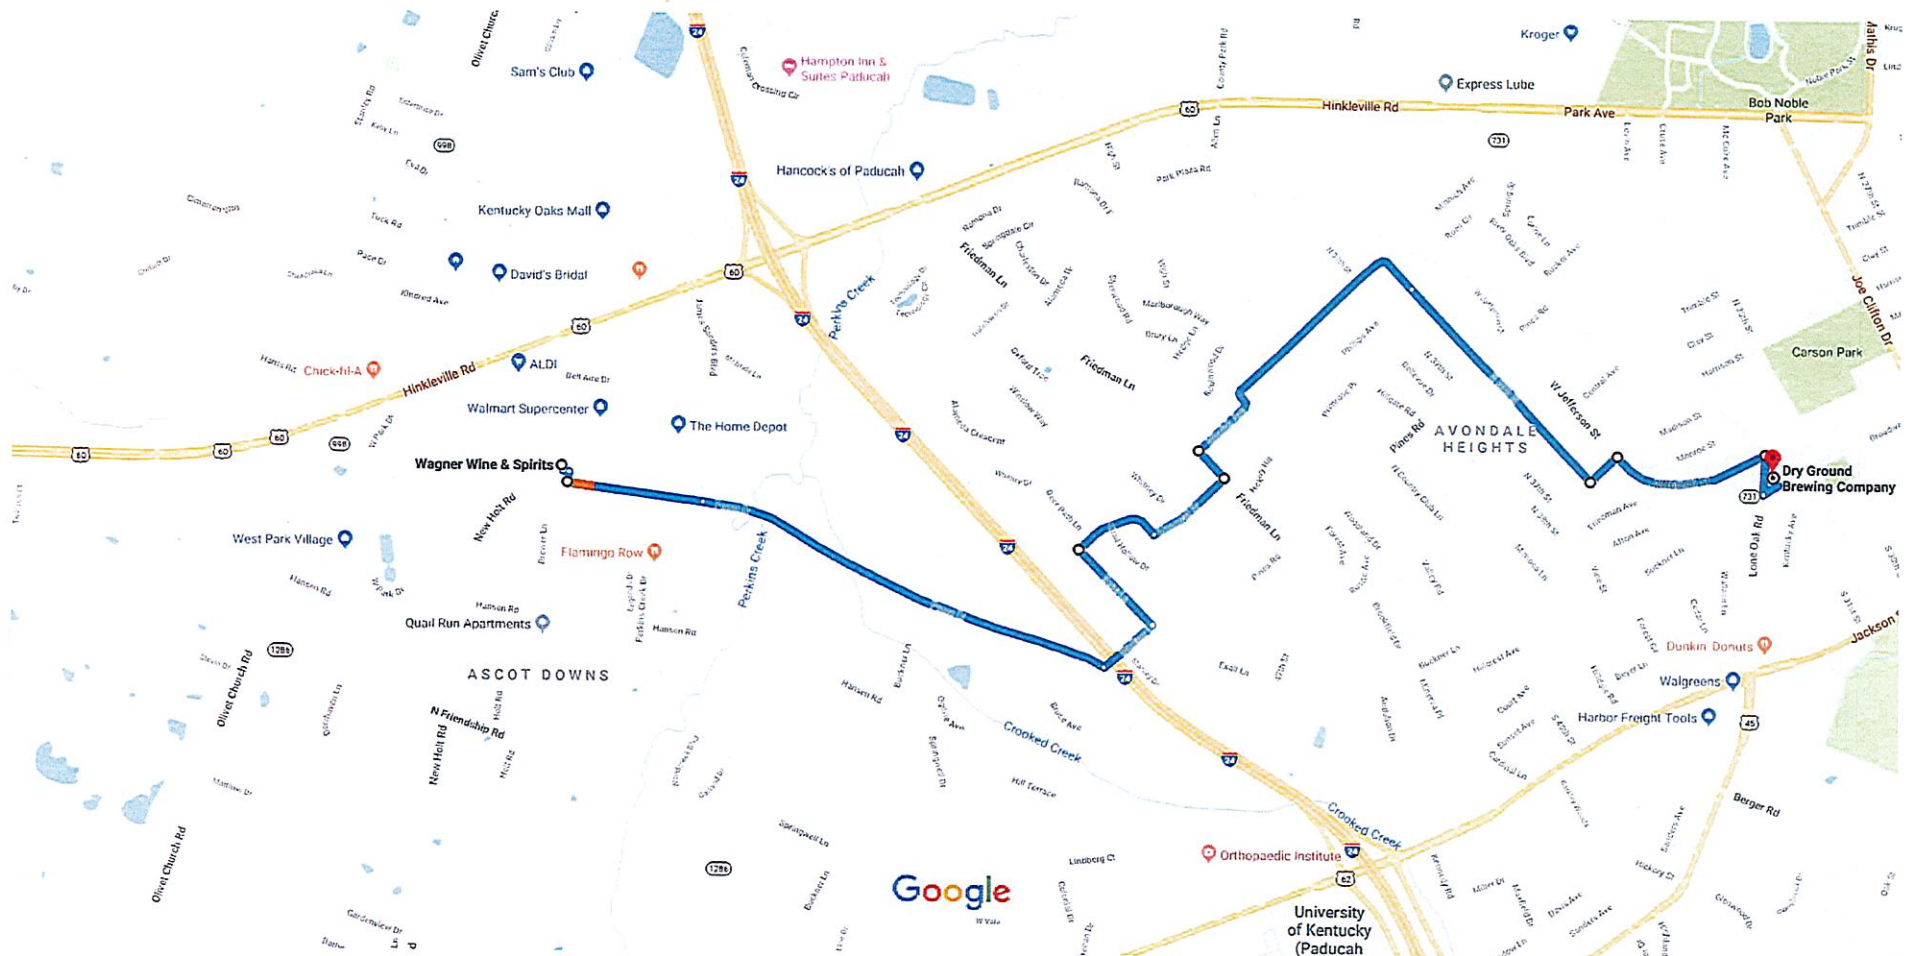

Wagner Wine & Spirits to Dry Ground Brewing Company

Drive 4.3 miles, 15 min

Wagner Wine & Spirits Approved Run Route

Map data ©2018 Google 1000 ft

Wagner Wine & Spirits

6524, 2700 New Holt Rd # B, Paducah, KY 42001

Take Village Square Dr and Pecan Dr to Friedman Ln

7 min (2.2 mi)

- ↑ 1. Head east
- ↗ 2. Turn right toward Village Square Dr 79 ft
- ↖ 3. Turn left onto Village Square Dr 138 ft
- ↑ 4. Continue onto Pecan Dr 0.3 mi
- ↖ 5. Turn left onto Buckner Ln 1.0 mi
- ↖ 6. Turn left onto Dove Ln 0.2 mi
- ↗ 7. Turn right onto Red Fox Trail 0.2 mi
- ↖ 8. Turn left onto Stonewall Dr 0.2 mi
- ↖ 9. Turn left onto Friedman Ln 0.2 mi
- 43 s (479 ft)

Follow Minnich Ave and N 36th St to W Jefferson St

- ↗ 10. Turn right onto Minnich Ave 5 min (1.5 mi)
- ↑ 11. Continue onto N 36th St 0.8 mi
- ↖ 12. Turn left onto Gregory Ave 0.6 mi
- 463 ft

Continue on W Jefferson St to Broadway St

- ↗ 13. Turn right onto W Jefferson St 2 min (0.5 mi)
- 0.4 mi

➤ 14. Turn right onto Labelle St

0.1 mi

⬅ 15. Turn left at the 1st cross street onto Broadway St

 Destination will be on the left

27 s (217 ft)